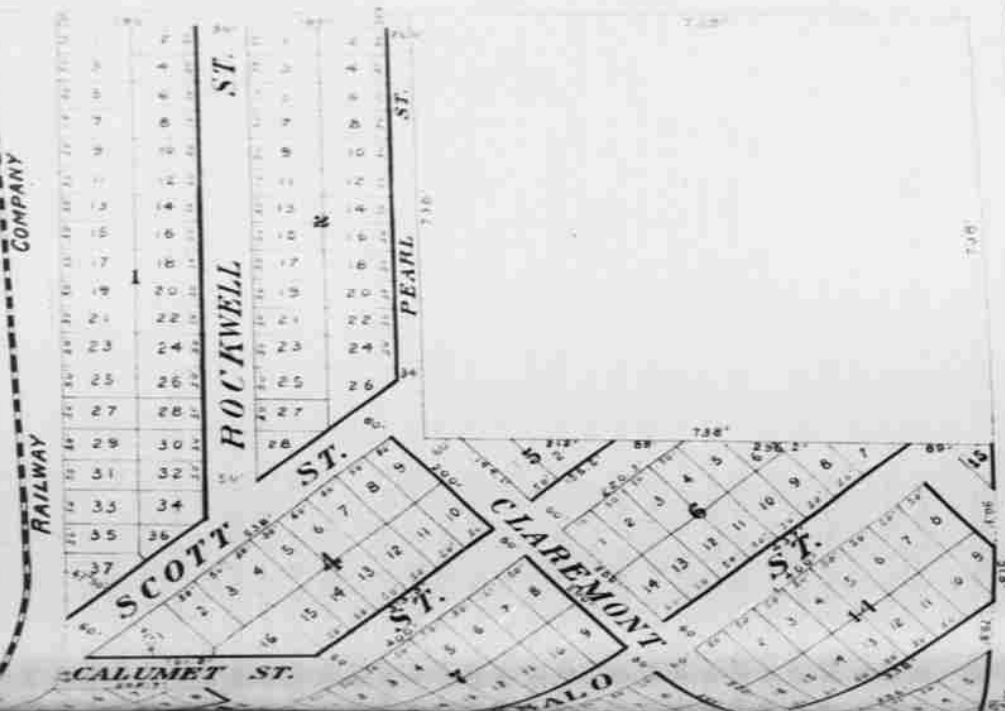

SOUTH BOUNDARY LEWIS LOVE DONATION LAND CLAIM

RAILROAD

PORTLAND ST.

MANZANITA ST.

LAND

INITIAL POINT

MAGNOLIA ST.

MADISON ST.

WILLAMETTE ST.

WINONA ST.

BELLEVEUE ST.

LINDEN ST.

LENORE ST.

MORTON ST.

DAKOTA ST.

HAZEL ST.

MAPLE ST.

ALWOOD ST.

FERN ST.

AVENUE

LAUREL ST.

EAST BOUNDARY MCCLUNG DON

Situated in Section 14, Township 1 North, Range 1 East of the Willamette Meridian.