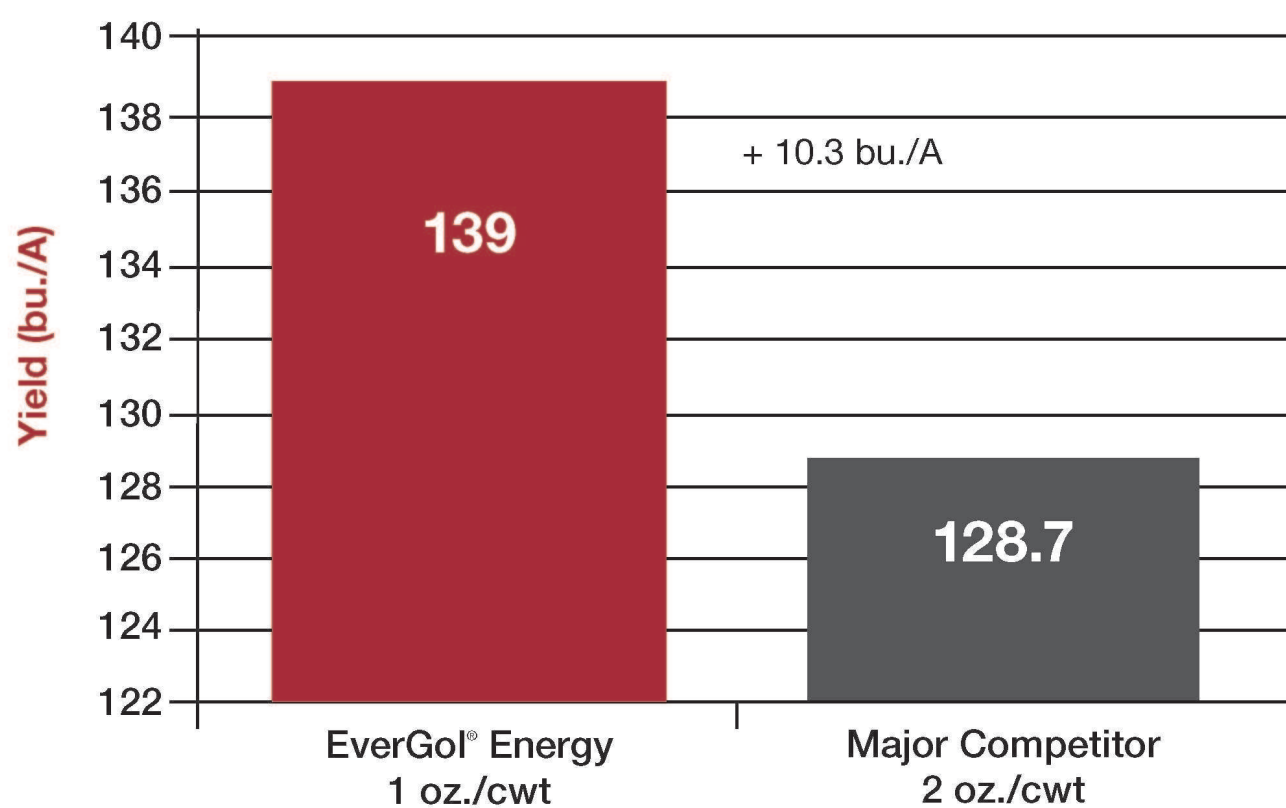

TREAT WITH EVERGOL® ENERGY FOR BETTER YIELDS.

Bayer CropScience is excited to bring you EverGol® Energy seed treatment for all of your cereal crops including winter wheat, spring wheat and barley. EverGol Energy delivers excellent disease control that helps growers achieve high-performing yields through healthier roots, consistent early crop emergence and improved vigor so your cereals perform year after year.

**Yield Comparison
Winter Wheat
Declo, ID – 2013**

Variety: WB 528

DISEASES CONTROLLED

Rhizoctonia | *Fusarium* | *Pythium* | Barley stripe | Cereal smuts | Common bunt

Bayer CropScience LP, 2 TW Alexander Drive, Research Triangle Park, NC 27709. Always read and follow label instructions. Bayer, the Bayer Cross, and EverGol are registered trademarks of Bayer. EverGol Energy is not registered for use in all states. For additional product information, call toll-free 1-866-99-BAYER (1-866-992-2937) or visit our website at www.BayerCropScience.us.